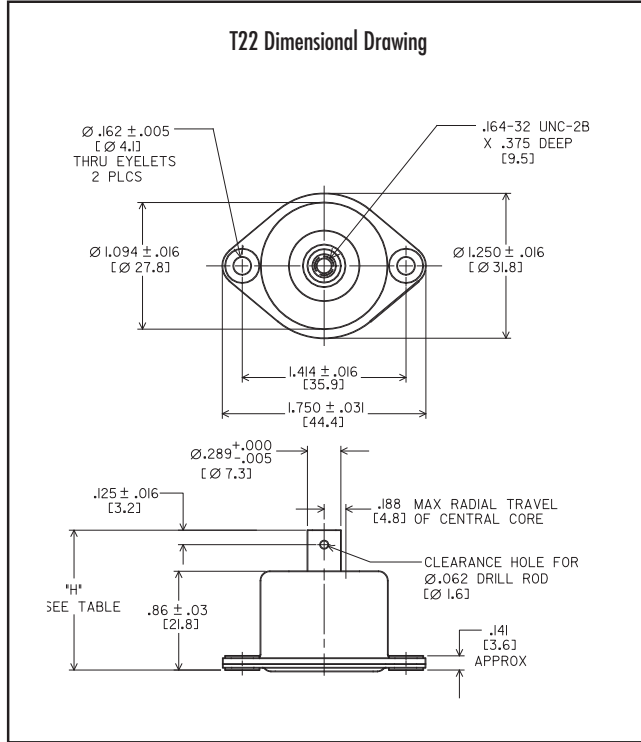

T-MOUNT SERIES: T22

Dimensions & Performance Characteristics

T22 SERIES "H" DIMENSION

| | |
|---------------|------|
| Compressed | .91 |
| Approx. Free | 1.22 |
| Max. Extended | 1.56 |

T22 SERIES LOAD RANGE DATA

| Part # | Max. Load/Isolator |
|----------|--------------------|
| T22-AB-1 | 1 lb. |
| T22-AB-2 | 2 lbs. |
| T22-AB-3 | 3 lbs. |
| T22-AB-5 | 5 lbs. |

T22 Performance Data